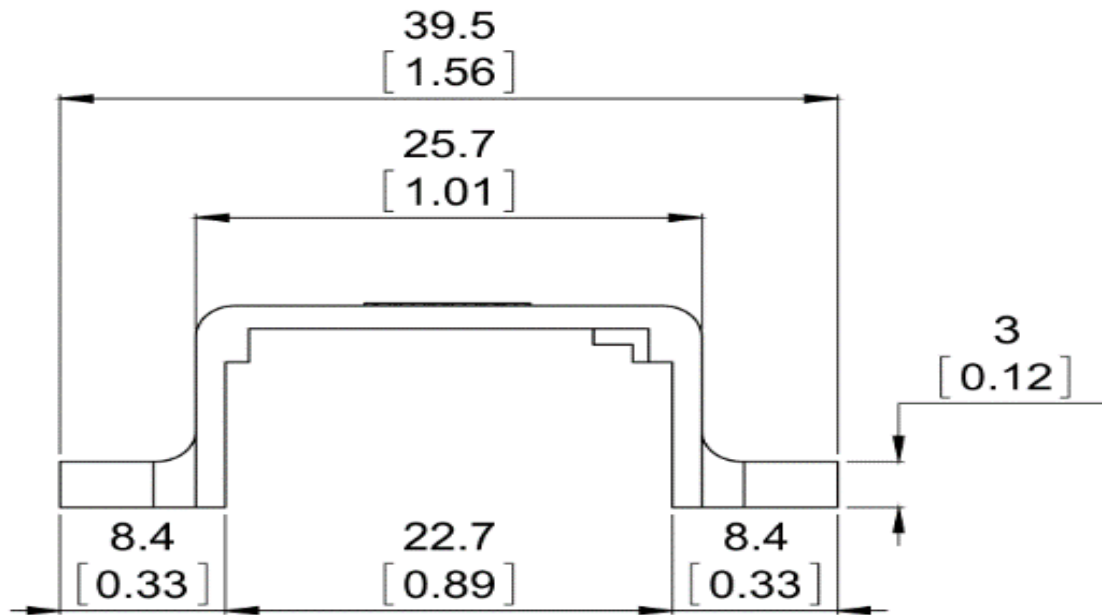

Mini Plastic Gearmotor Bracket Pair Dimension Datasheet

Dimensions shown in mm with (inches in brackets).